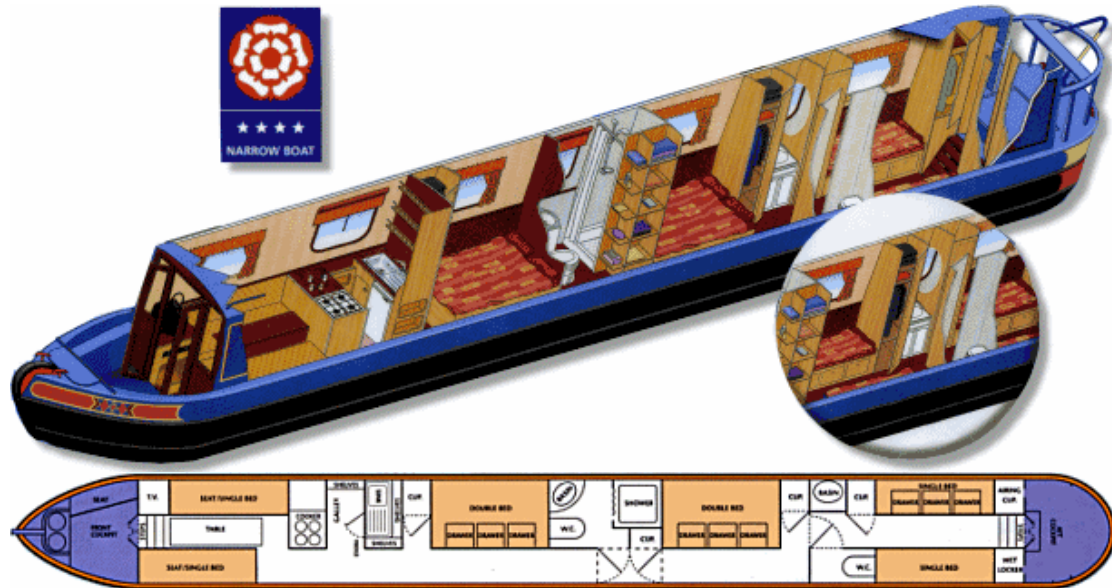

### **Boat Description**

Kimberley was built in 2004 using a J.D Pinder hull specifically for Marine Cruises fleet.

The vessel is a spacious 62 foot cruiser stern with three separate sleeping areas plus an optional two berths in the lounge area. She can have two permanent doubles plus two singles berths, or one double and four single berths. She has two separate W.C/wash basin areas, one with a full sized shower.

Deposits are now being taken and the boat will be available from November 2010.

**Engine:** Isuzu

**B.S.C:** TBC

**Dimensions:**

**Style :**Cruiser

Length :62'

Beam: 6'10"

**Guide Price:** £45,000