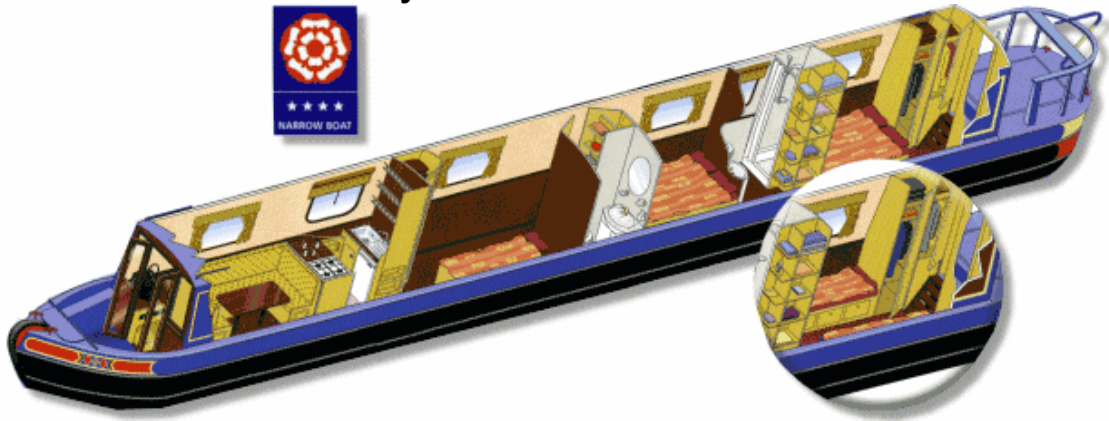

swanley brokerage

Lucy – Marine Cruises

Boat Description

Viewing is by appointment only as this boat is situated off site.

Lucy was built in 2003 using a G & J Reeves hull specifically for Marine Cruises fleet.

The vessel offers a very flexible layout comprising of either double or single beds depending on what is needed. She can sleep six to eight in three double beds, including the optional double in the saloon/lounge, plus four singles, or she can be configured with up to six single berths and again the optional double in the saloon/lounge. With two toilets, one with a full sized shower and spacious lounge Lucy is a great cruising boat for large groups/families.

Deposits are now being taken and the boat will be available from November 2010.

Engine: TBC

B.S.C: TBC

Dimensions:

Style :Cruiser

Length :69'

Beam: 6'10"

Guide Price: £54,000