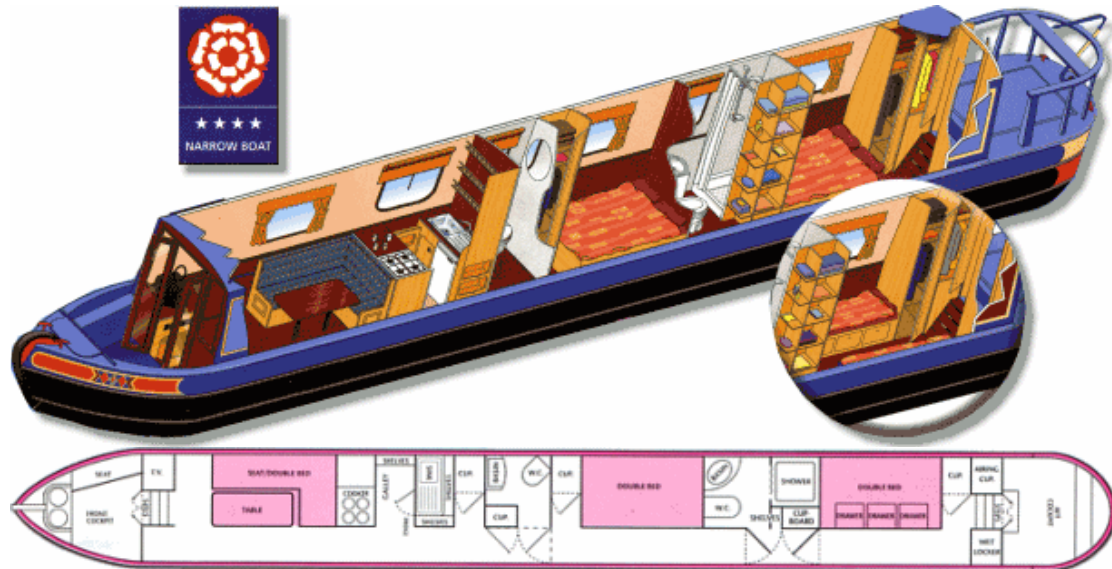

swanley brokerage

Kimberley – Marine Cruises

Boat Description

Kimberley was built in 2005 using a R & J Reeves hull specifically for Marine Cruises fleet.

The vessel can sleep up to six in three double beds, including the optional one in the lounge. Alternatively the double in the rear bed cabin can be made up as two singles. She is very well equipped with two bathroom areas, one with shower, spacious lounge and plenty of wardrobe/cupboard space.

Inventory includes central heating, full size shower, pump-out toilets, interior sprung mattresses, cooker/oven/grill, fridge/freezer, colour T.V, radio, CD player and stainless steel water tank (140 gallons) etc...

Deposits are now being taken and the boat will be available from November 2010.

Engine: Isuzu

B.S.C: TBC

Dimensions:

Style :Cruiser

Length :58'

Beam: 6'10"

Guide Price: £45,000