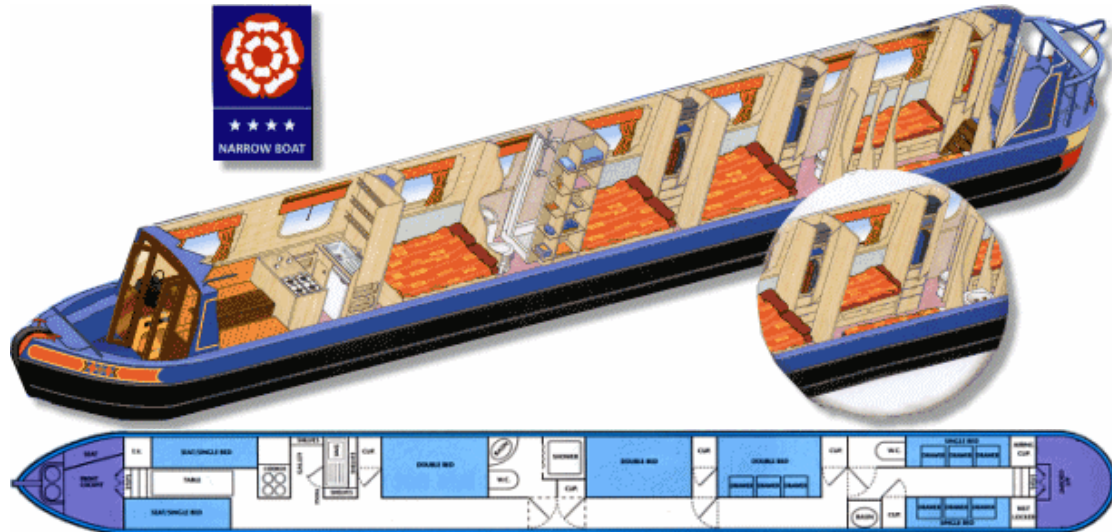

swanley brokerage Hayley – Marine Cruises

Boat Description

Hayley was built in 2005 using an R & J Reeves hull specifically for Marine Cruises fleet.

The vessel is great for a larger family/group, sleeping up to ten in three double beds and four singles. The two singles in the lounge are optional, the three doubles and other singles can be left made up. She is very well equipped with two separate toilets, the main bathroom housing a full size shower.

Deposits are now being taken and the boat will be available from November 2010.

Engine: Isuzu

B.S.C: TBC

Dimensions:

Style :Cruiser

Length :70'

Beam: 6'10"

Guide Price: £52,000